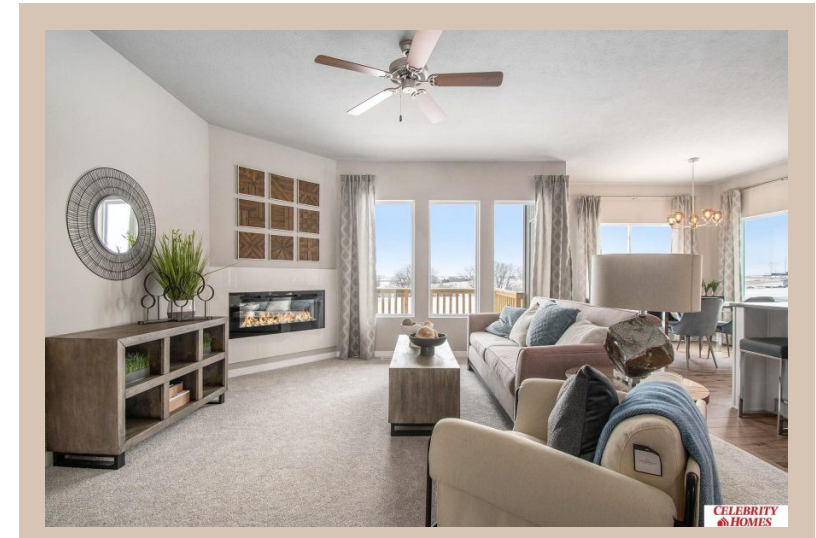

12107 S 107 Avenue, Papillion, Ne 68046

Scan the code above with your mobile device or click it to go directly to the Celebrity Homes & Townhomes website for 12107 S 107 Avenue, Papillion, Ne 68046

Included : Welcome to The exp Sheridan by Celebrity Homes. Ranch Design that offers 3 bedrooms on the main floor This design offers a surprisingly roomy main floor Gathering Room leading into an Eat-In Island Kitchen and Dining Area. Plenty of room in the lower level for a Rec Room, another Bedroom, and even another ¾ Bath! Owner's Suite is appointed with a walk-in closet, ¾ Privacy Bath Design with a Dual Vanity. Features of this 3 Bedroom, 2 Bath Home Include: 2 Car Garage with a Garage Door Opener, Refrigerator, Washer/Dryer Package, Quartz Countertops, Luxury Vinyl Panel Flooring (LVP) Package, Sprinkler System, Extended 2-10 Warranty Program, ¾ Bath Rough-In, Professionally Installed Blinds, and that's just the start! (Pictures of Model Home) Price may reflect promotional discounts, if applicable