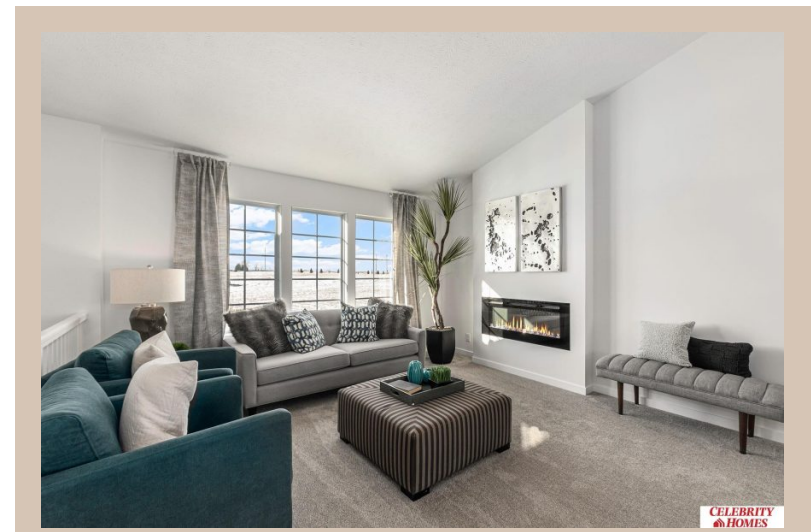

10515 Flint Drive, Papillion, Ne 68046

Details

Price : 338400

Style : Multi-Level

Floorplan : Vista

Communities : Schram 108

Bedrooms : 3

Baths : 2

Sq Footage : 1621

Included : Welcome to The Vista by Celebrity Homes.

This Open Design begins with a large Gathering Room shared with a spacious Eat-In Island Kitchen. The Gathering Room is perfect for entertaining or just relaxing with its' Electric Linear Fireplace. Need a little more space? The finished lower level is just perfect! Owner's Suite is appointed with 2 walk-in closets, ¾ Bath with a Dual Vanity. Features of this 3 Bedroom, 2 Bath Home Include: Oversized 2 Car Garage with a Garage Door Opener, Refrigerator, Washer/Dryer Package, Quartz Countertops, Luxury Vinyl Panel Flooring (LVP) Package, Sprinkler System, Extended 2-10 Warranty Program, Professionally Installed Blinds, and that's just the start! (Pictures of Model Home) Price may reflect promotional discounts, if applicable

Estimate Completion : 180 Days

School District : Papillion-La Vista

Directions : From Highway 370 & 108th Street, head south on 108th Street. Travel to Portage Dr. Head east into Schram 108. Visit model homes for access to homes and Community Map