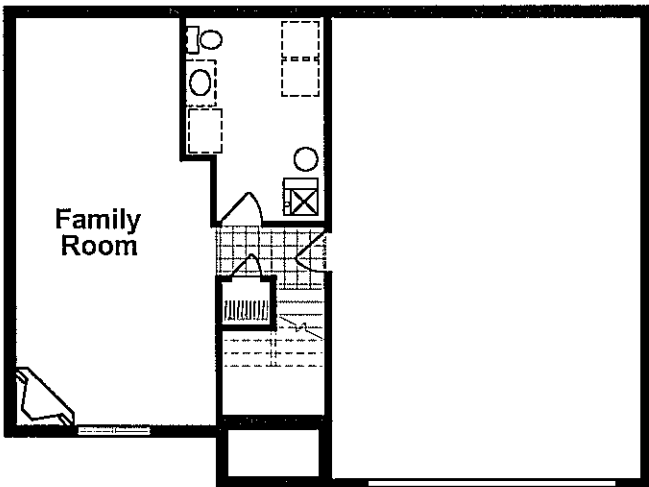

VISTA 2011

ELEV A

ELEV B

ELEV C

MAIN FLOOR 1242 SQ. FT.
 BSMT 379 SQ.FT.
 TOTAL S.F. 1621 SQ.FT.

CELEBRITY HOMES
 Homes★Villas★Townhomes

Yes! It's All Included