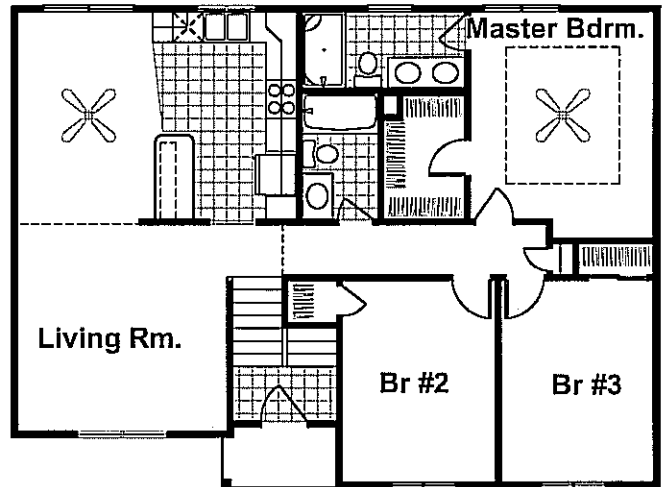

VISTA 2011

ELEV A

ELEV B

ELEV C

MAIN FLOOR 1242 SQ. FT.
 BSMT 379 SQ.FT.
 TOTAL S.F. 1621 SQ.FT.

CELEBRITY HOMES
 Homes★Villas★Townhomes

Yes! It's All Included