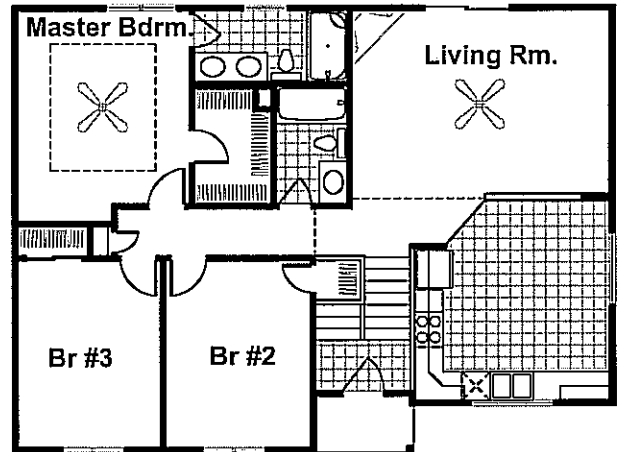

# S.A.N.T.E.E. 2011 ←

ELEV A

ELEV B

ELEV C

MAIN FLOOR 1242 SQ. FT.  
 BSMT 379 SQ.FT.  
 TOTAL S.F. 1621 SQ.FT.

**CELEBRITY  
 HOMES**  
 Homes★Villas★Townhomes

Yes! It's All Included

8/18/2010 ©Celebrity Homes Inc. 2010