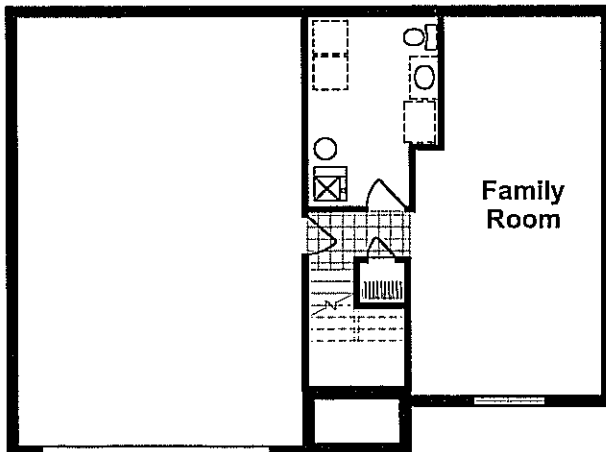

# S.A.N.T.E.E. 2011 ←

ELEV A

ELEV B

ELEV C

MAIN FLOOR 1242 SQ. FT.  
 BSMT 379 SQ.FT.  
 TOTAL S.F. 1621 SQ.FT.

**CELEBRITY  
 HOMES**  
 Homes★Villas★Townhomes

Yes! It's All Included

8/18/2010 ©Celebrity Homes Inc. 2010