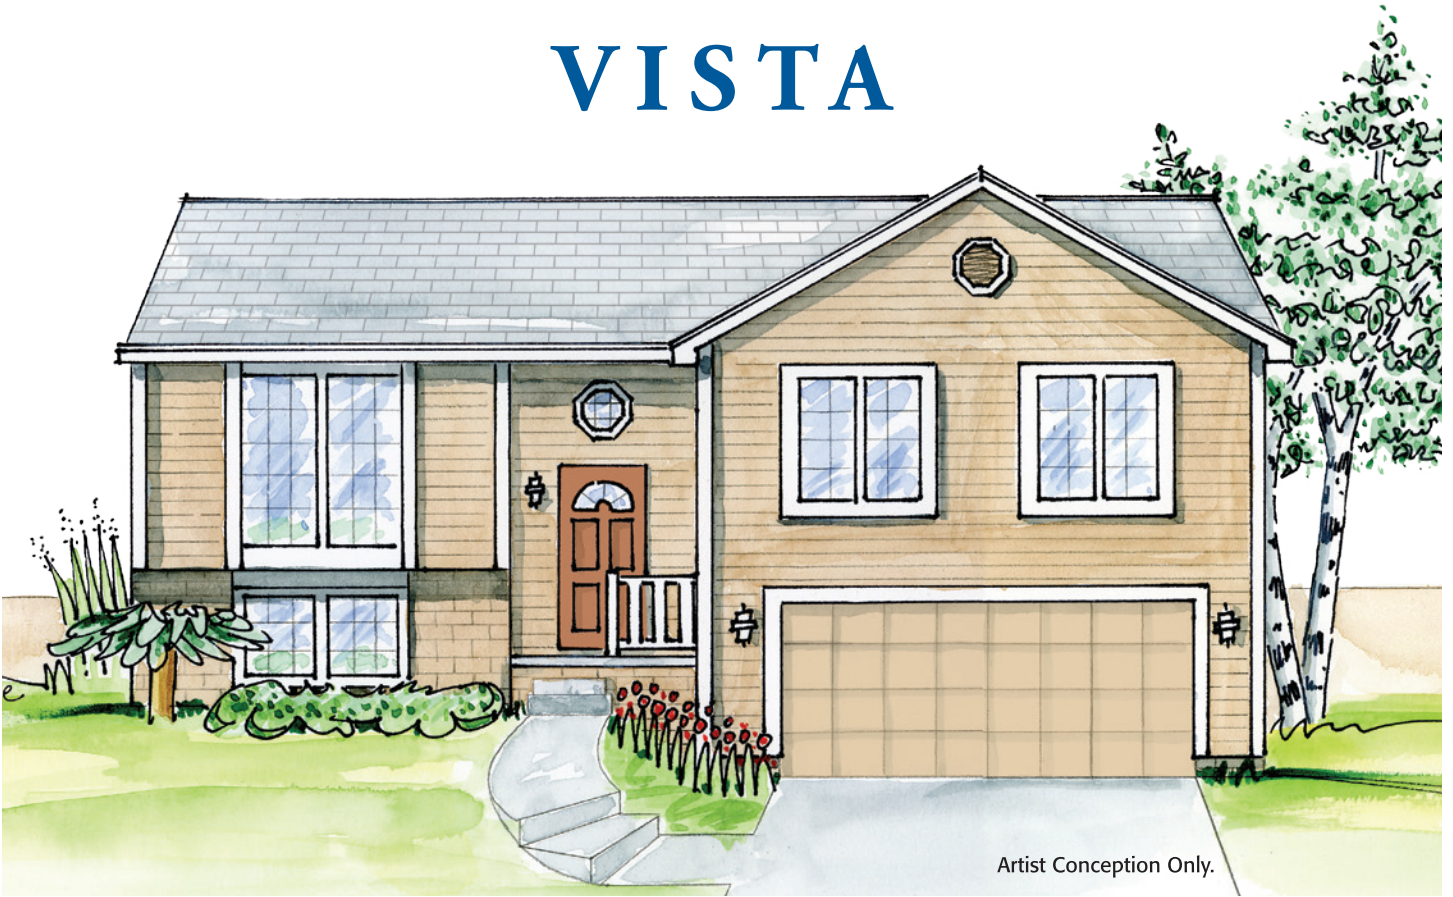

VISTA

Artist Conception Only.

Multi level • Finished living area 1576 sq. ft.

**CELEBRITY
HOMES**

CelebrityHomesOmaha.com