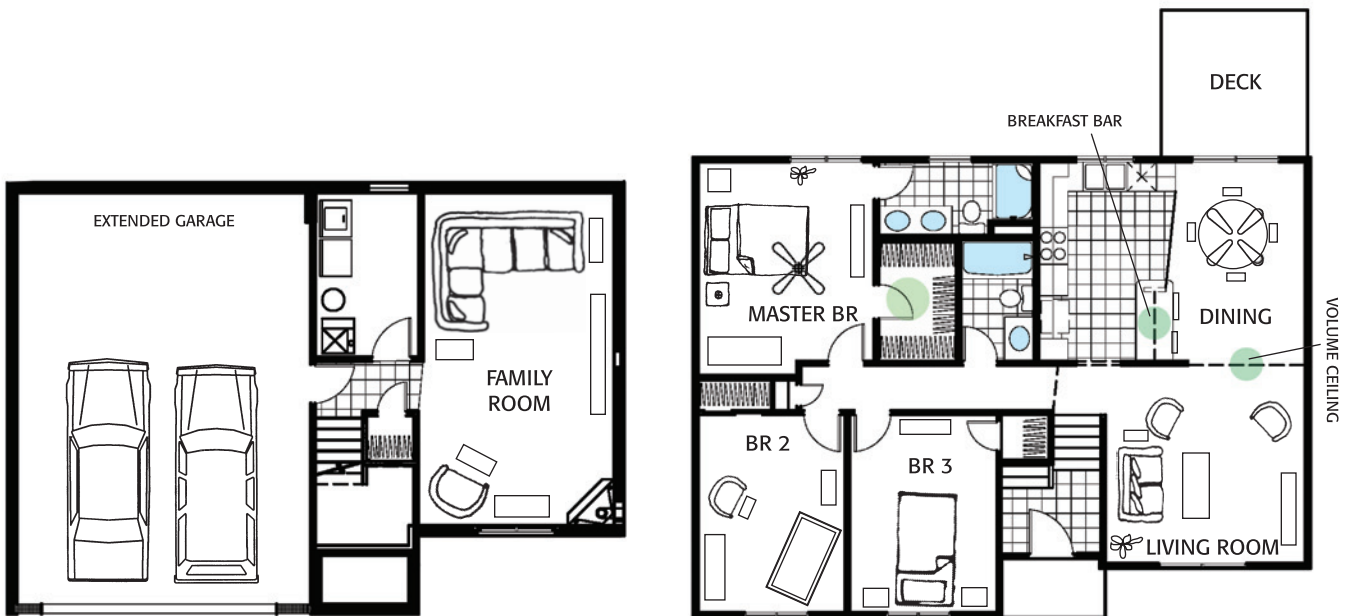

VISTA

Artist Conception Only.

Multi level • Finished living area 1576 sq. ft.

**CELEBRITY
HOMES**

CelebrityHomesOmaha.com