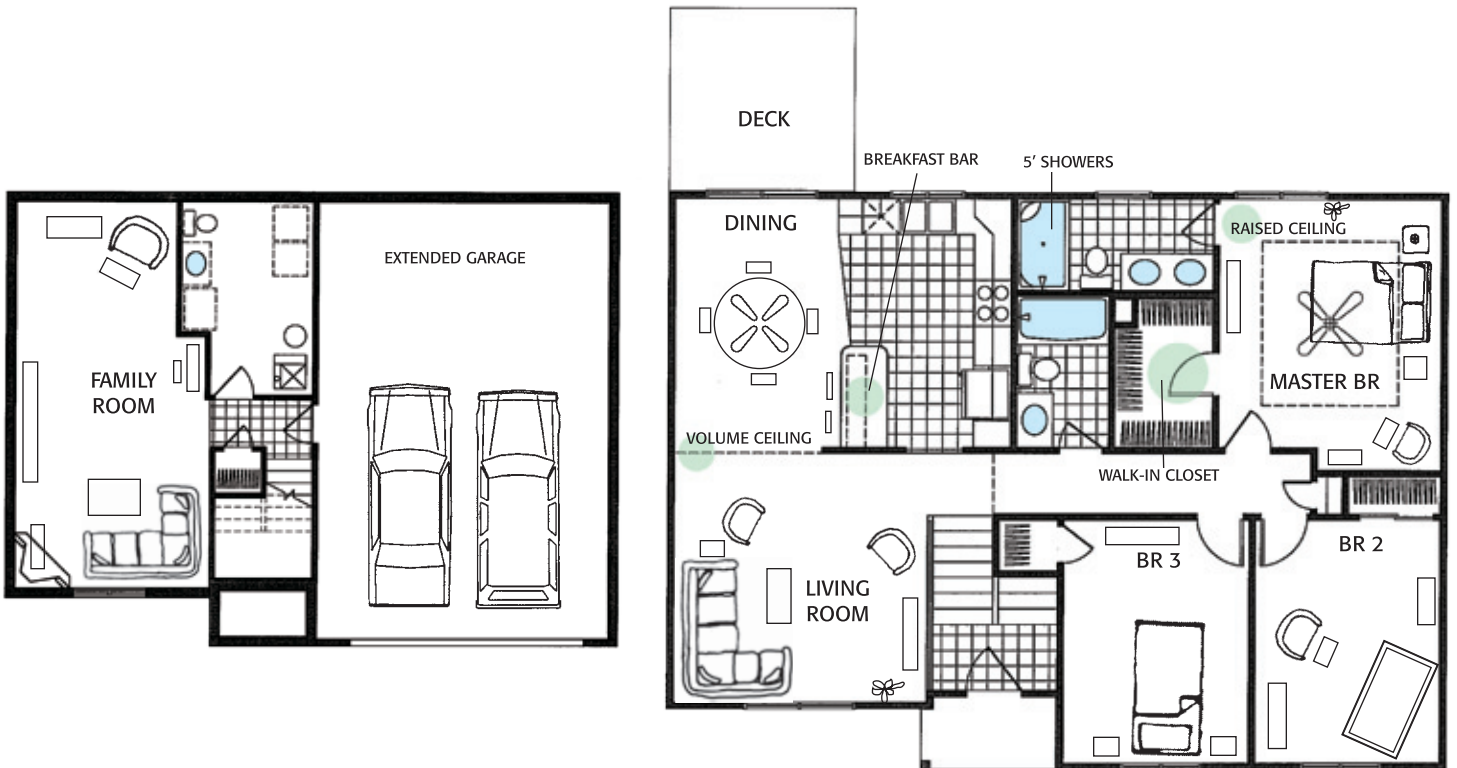

# VISTA

**Multi level • Finished living area 1621 sq. ft.**

**CELEBRITY  
HOMES**

[CelebrityHomesOmaha.com](http://CelebrityHomesOmaha.com)