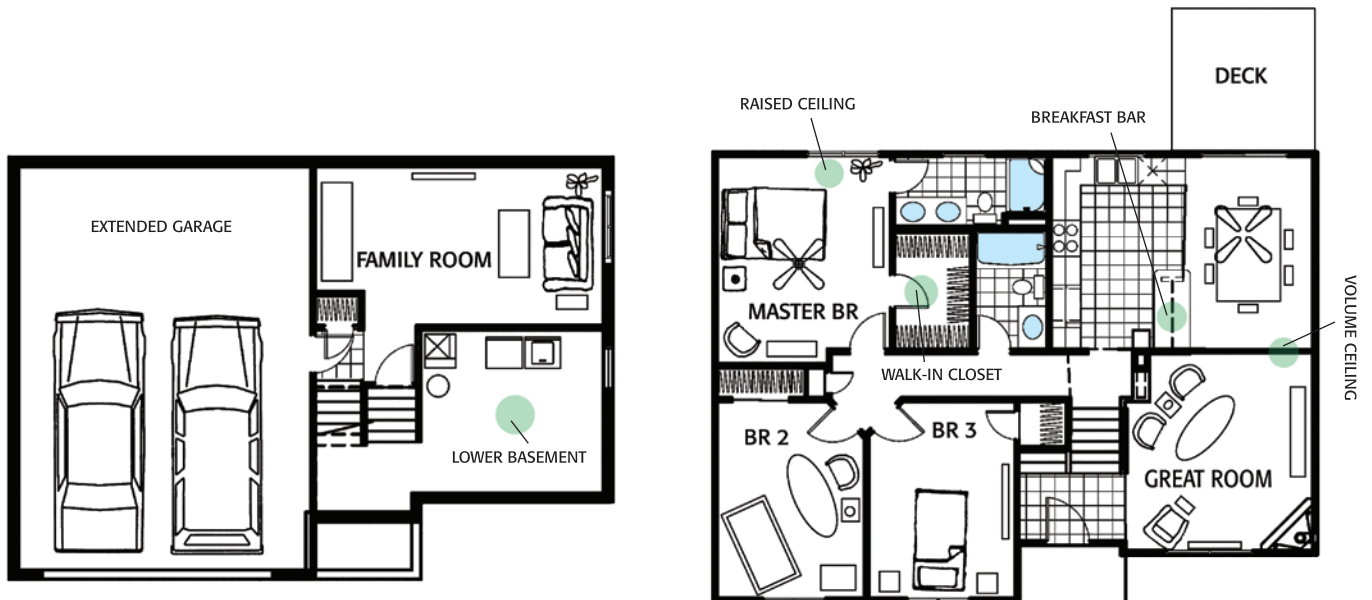

TUCSON

Multi level • Finished living area 1492 sq. ft.

**CELEBRITY
HOMES**

CelebrityHomesOmaha.com