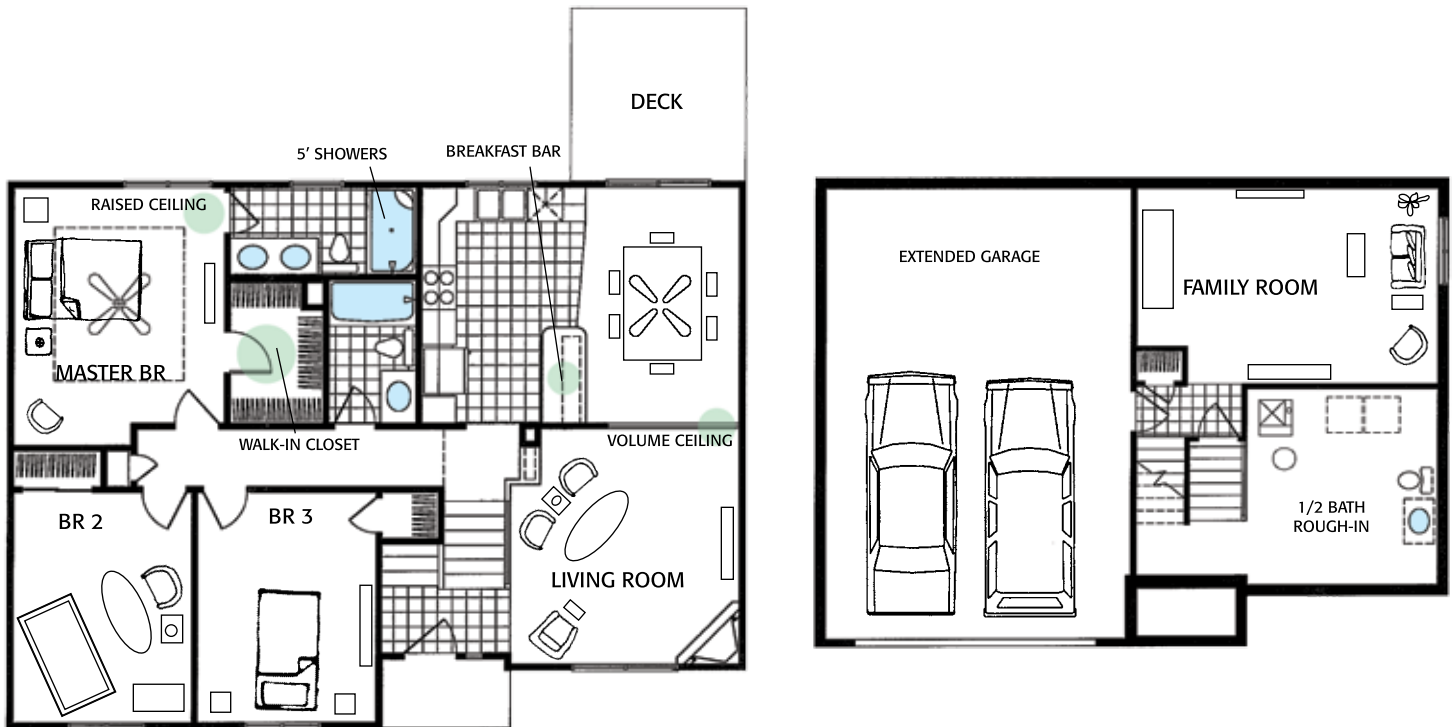

TUCSON

Artist Conception Only.

Multi level • Finished living area 1637 sq. ft.

**CELEBRITY
HOMES**

CelebrityHomesOmaha.com