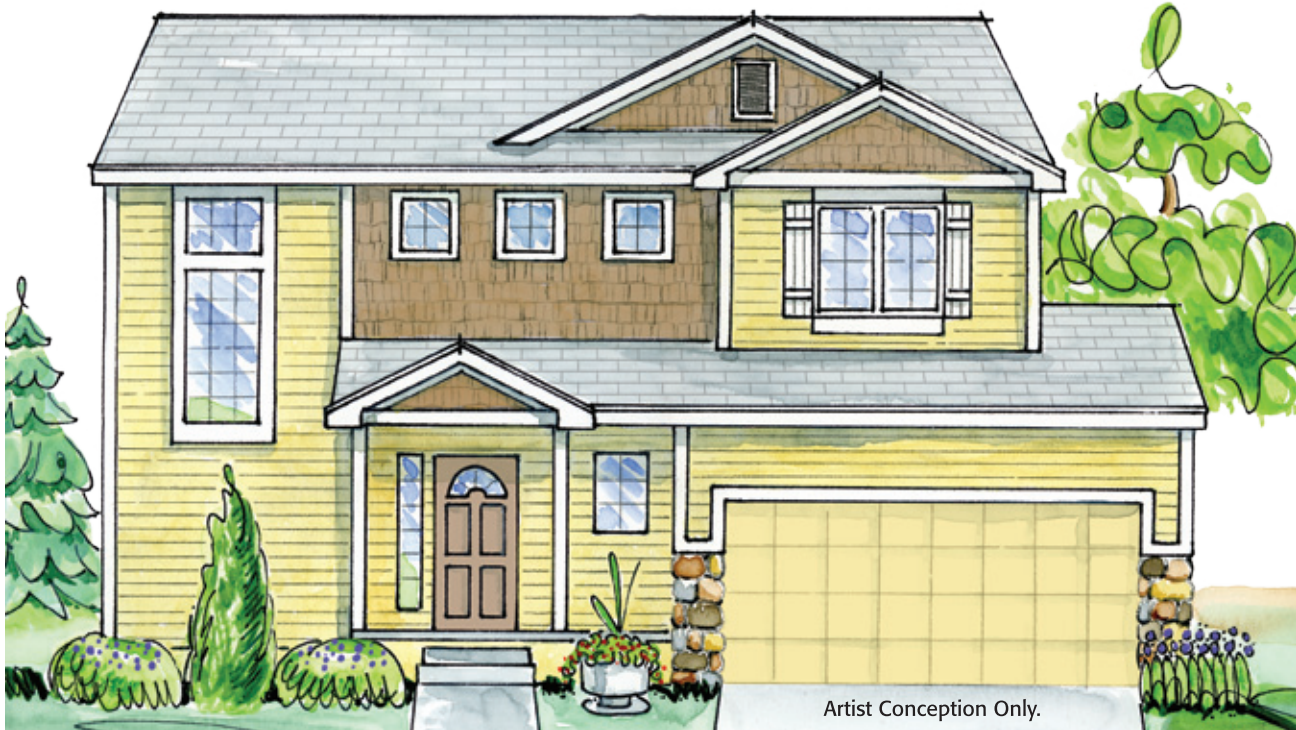

STERLING

Two Story, Elevation C • Finished living area 1836 sq. ft.

**CELEBRITY
HOMES**

CelebrityHomesOmaha.com