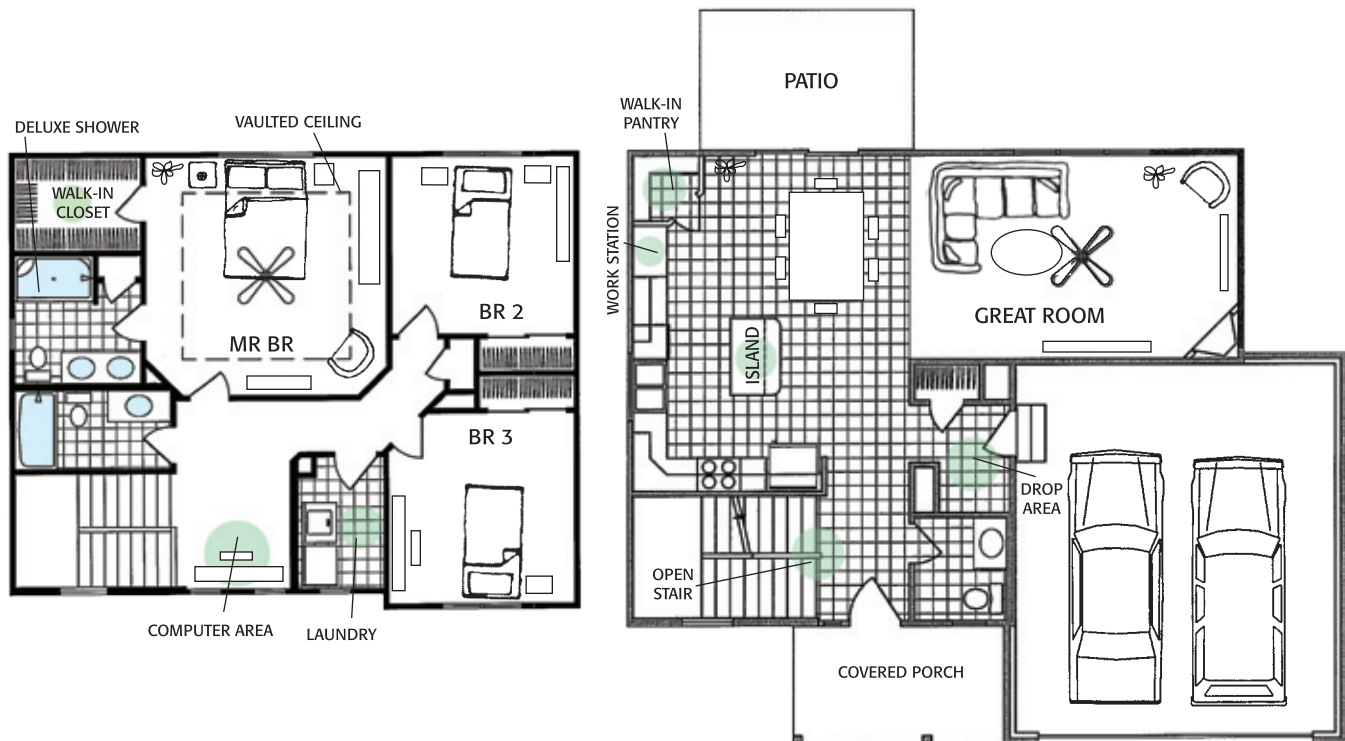

STERLING

Two Story, Elevation C • Finished living area 1836 sq. ft.

**CELEBRITY
HOMES**

CelebrityHomesOmaha.com