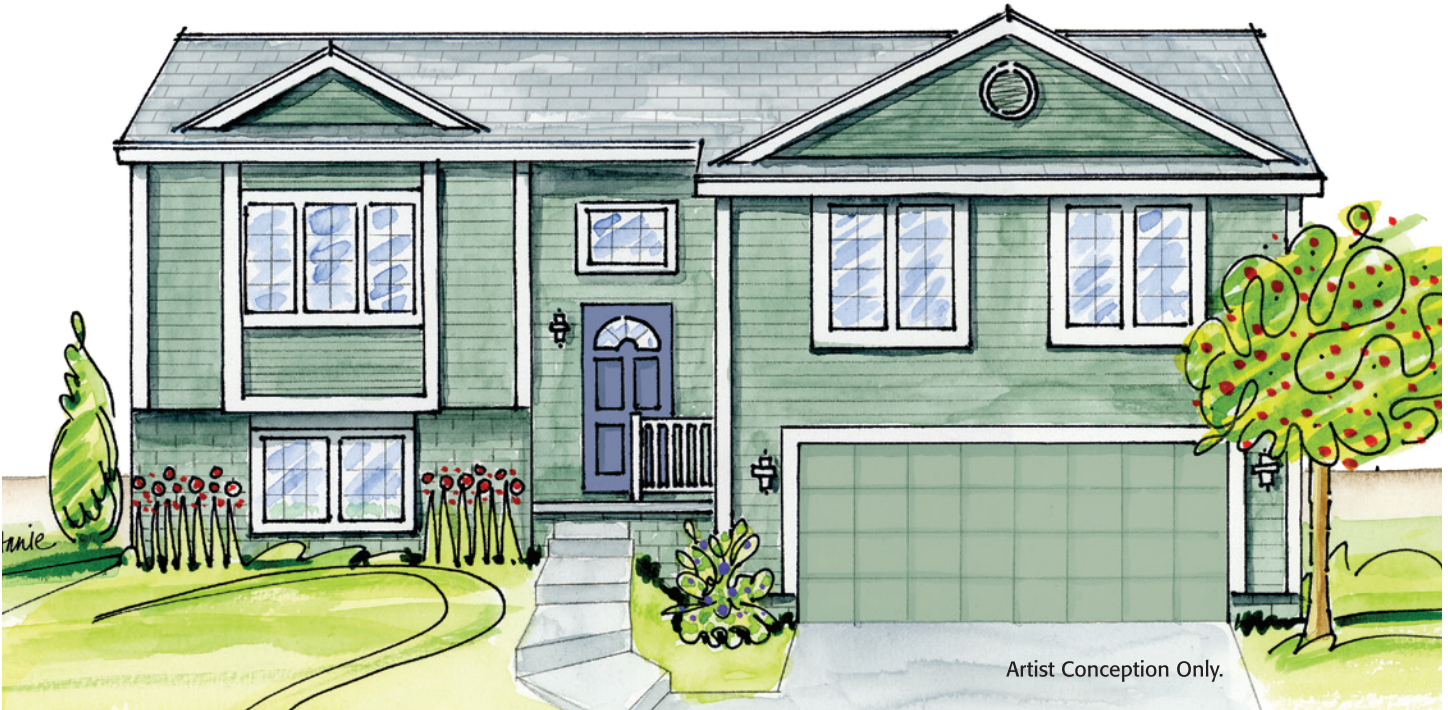

SANTEE

Multi level • Finished living area 1580 sq. ft.

**CELEBRITY
HOMES**

CelebrityHomesOmaha.com