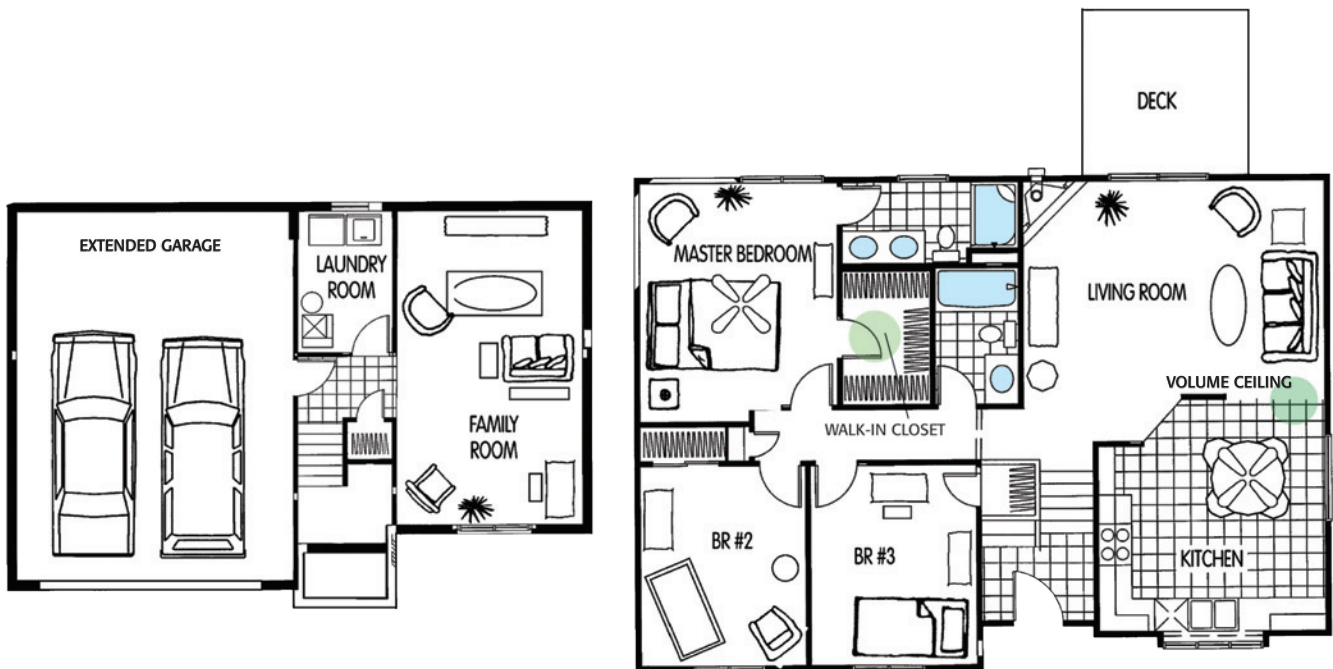

SANTEE

Multi level • Finished living area 1580 sq. ft.

**CELEBRITY
HOMES**

CelebrityHomesOmaha.com