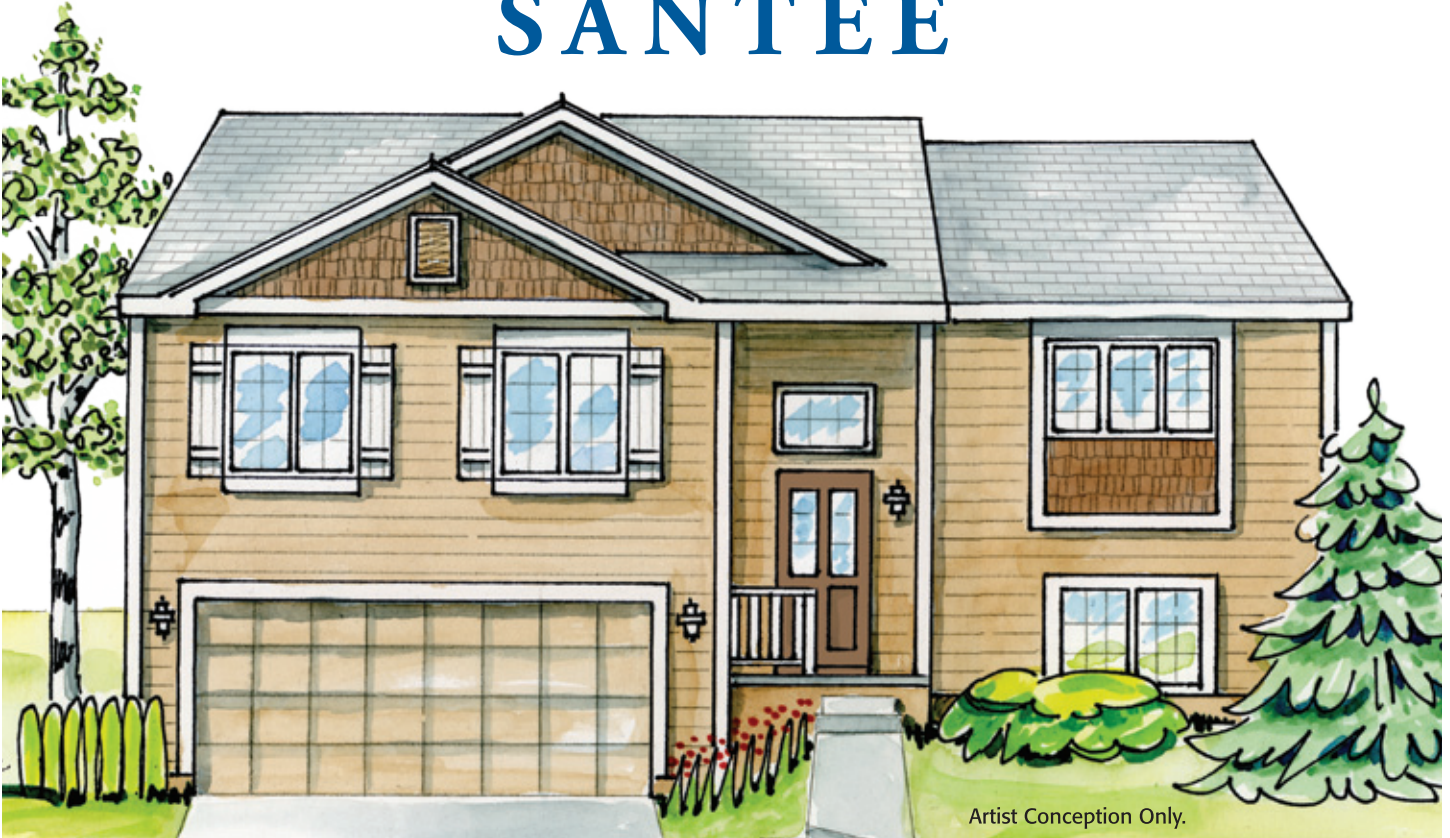

# SANTEE

**Multi level • Finished living area 1621 sq. ft.**

**CELEBRITY  
HOMES**

[CelebrityHomesOmaha.com](http://CelebrityHomesOmaha.com)