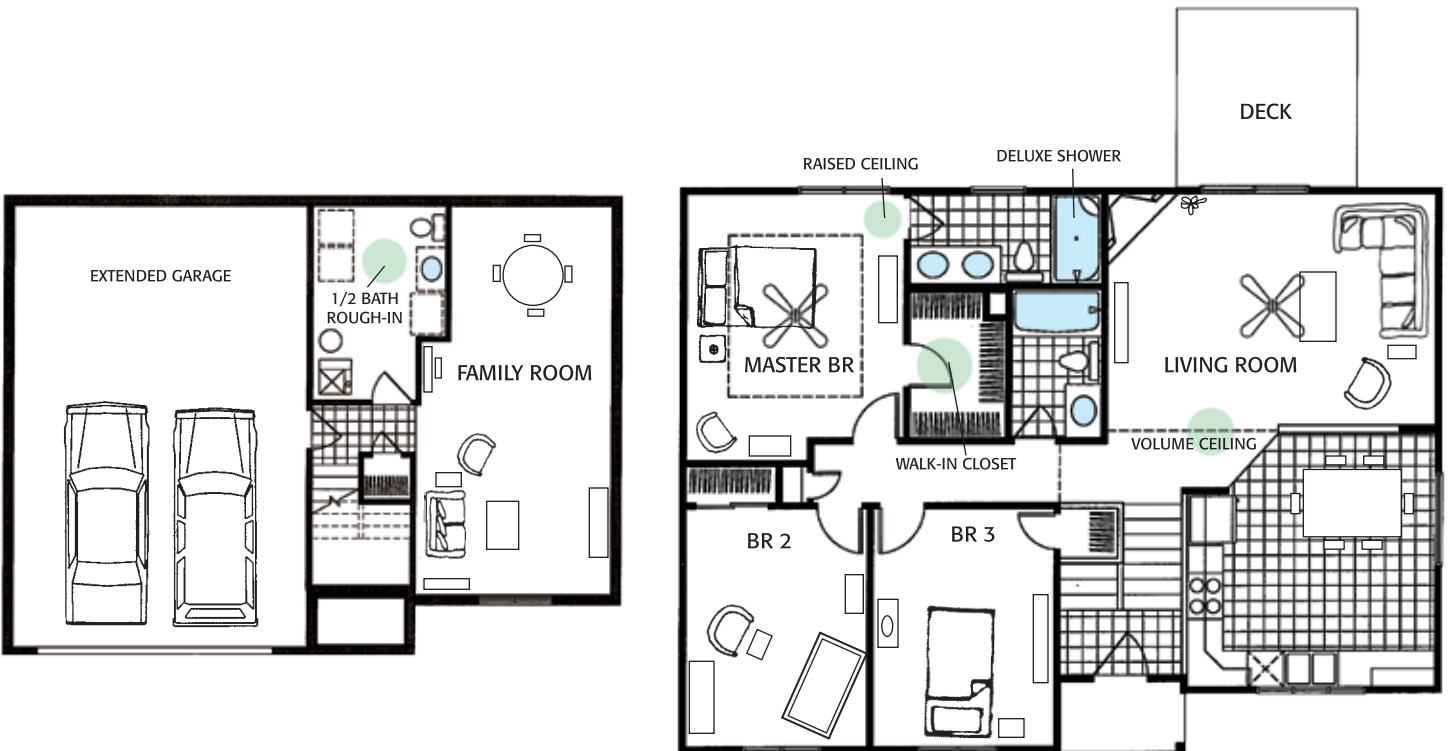

# SANTEE

**Multi level • Finished living area 1621 sq. ft.**

**CELEBRITY  
HOMES**

[CelebrityHomesOmaha.com](http://CelebrityHomesOmaha.com)