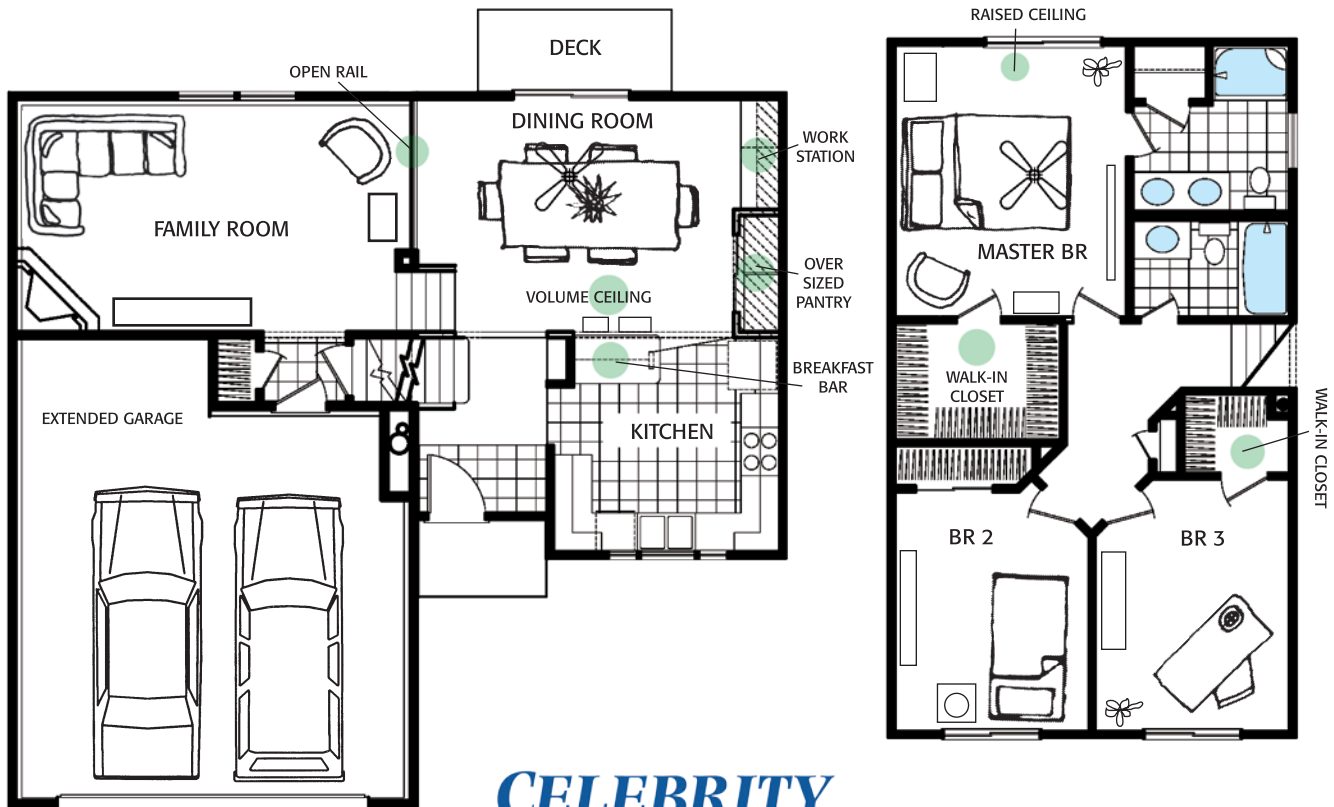

DEL RAY

Tri level • Finished living area 1515 sq. ft.

**CELEBRITY
HOMES**

CelebrityHomesOmaha.com