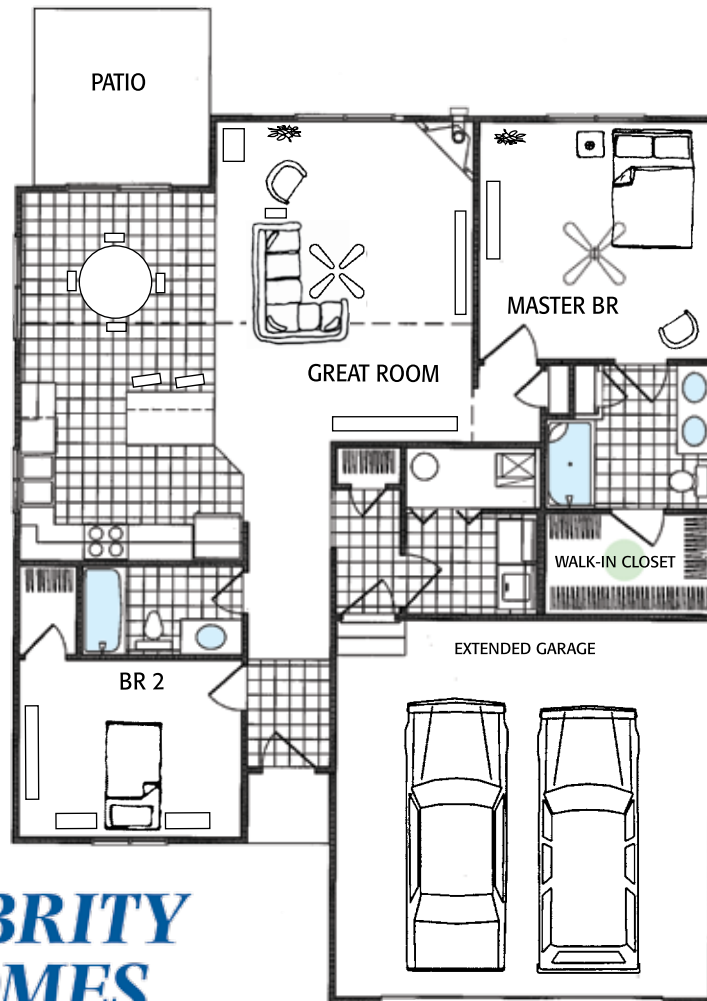

DAYTON PATIO

Ranch townhome • Finished living area 1301 sq. ft.

**CELEBRITY
HOMES**

CelebrityHomesOmaha.com