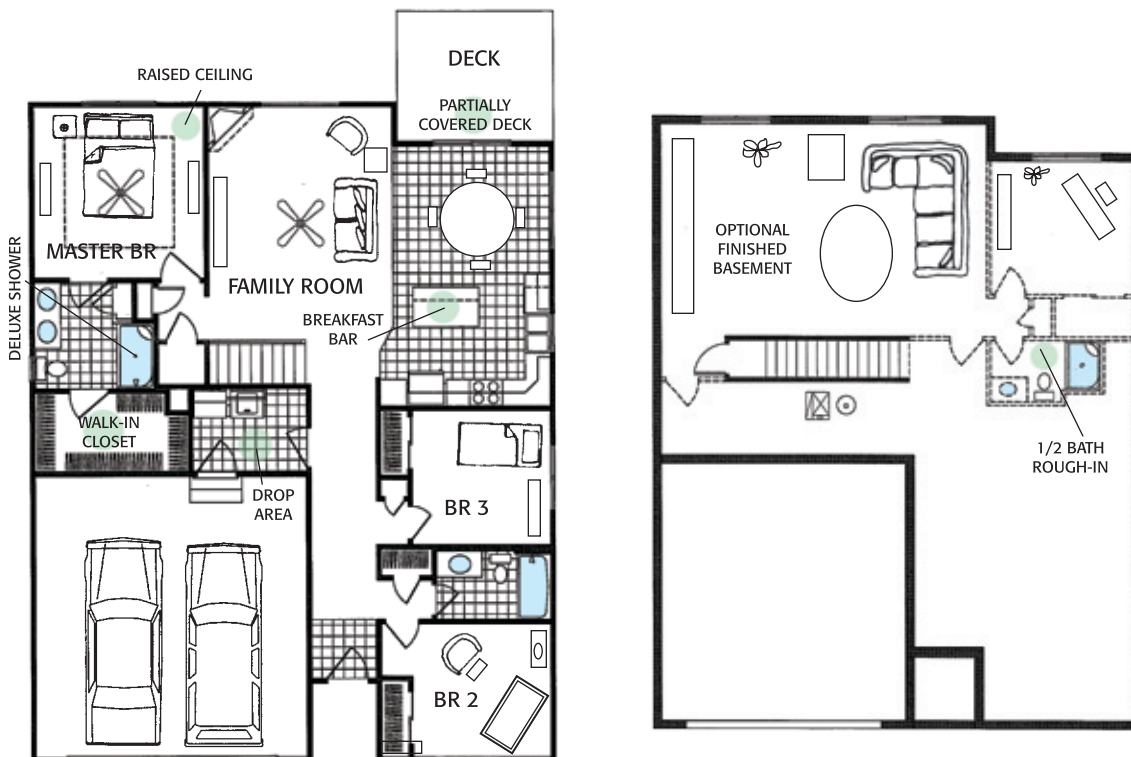

CONCORD

Artist Conception Only.

Ranch 3 BR • Finished living area 1477 sq. ft.

**CELEBRITY
HOMES**

CelebrityHomesOmaha.com