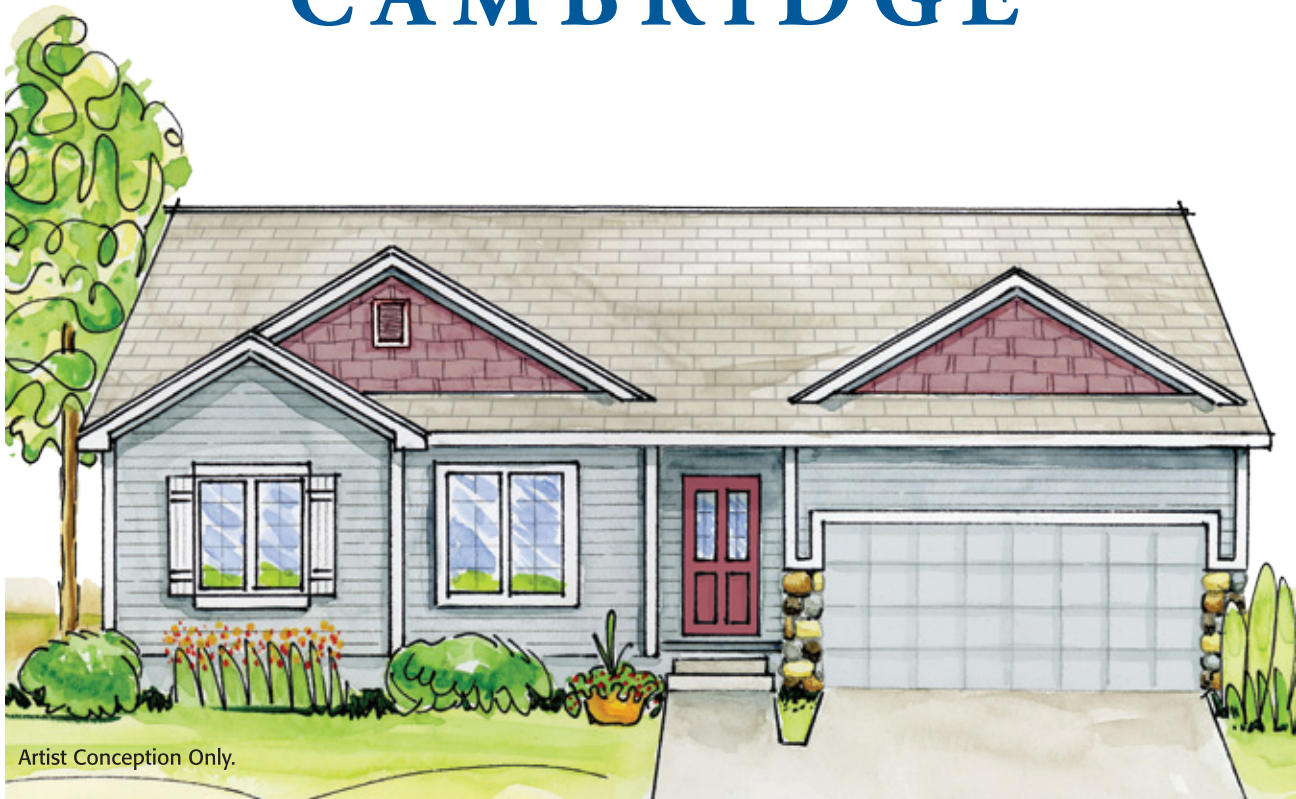

CAMBRIDGE

Artist Conception Only.

Ranch, Elevation C • Finished living area 1607 sq. ft.

**CELEBRITY
HOMES**

CelebrityHomesOmaha.com