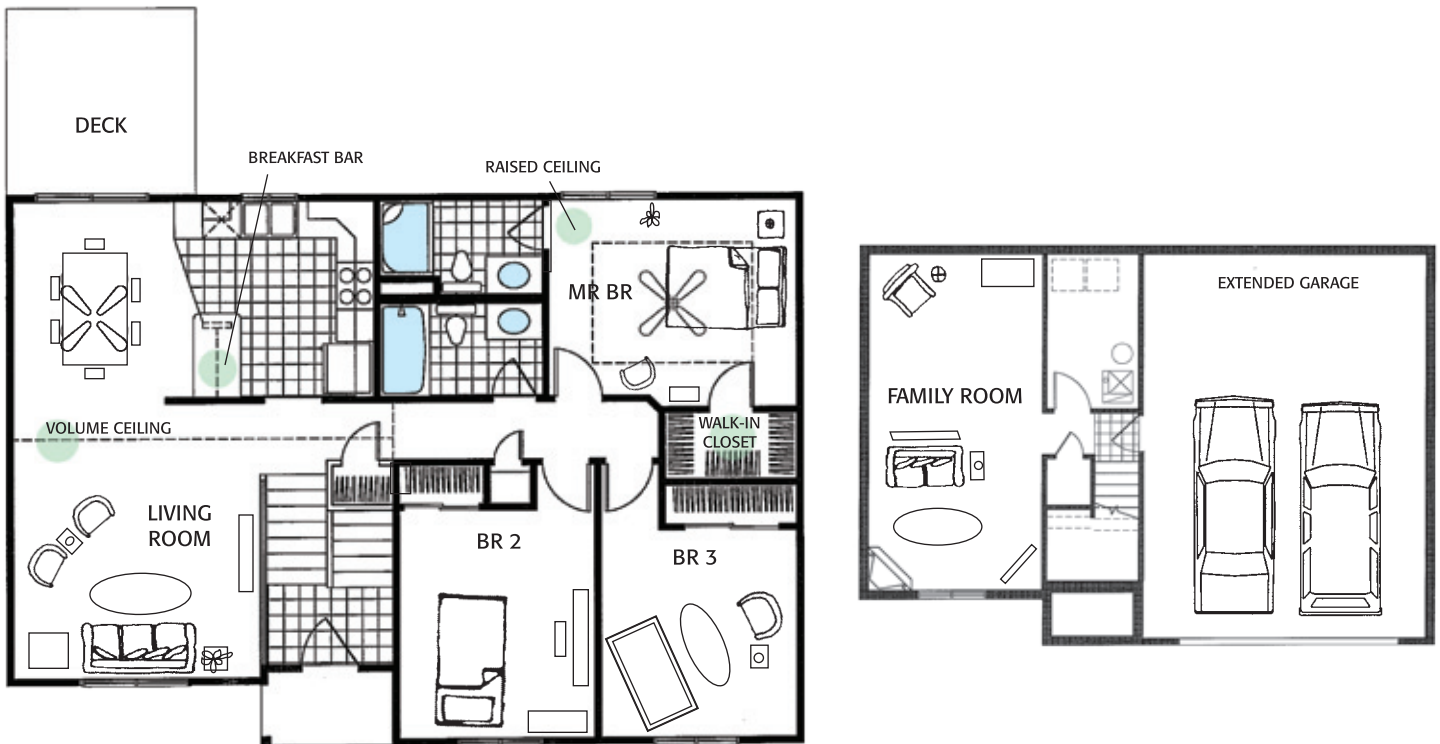

# CAMINO

**Multi level, 3 BR • Finished living area 1504 sq. ft.**

**CELEBRITY  
HOMES**

[CelebrityHomesOmaha.com](http://CelebrityHomesOmaha.com)