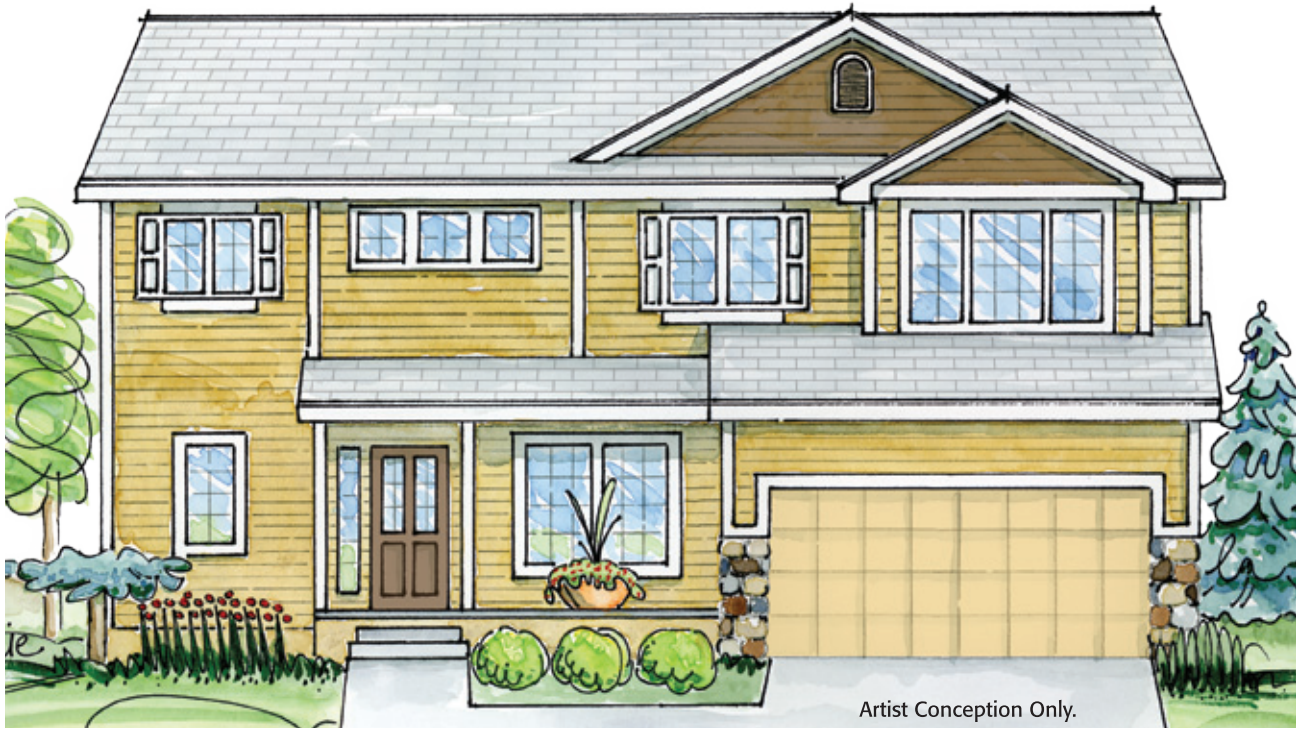

BRADFORD

Two Story, Elevation B • Finished living area 2249 sq. ft.

**CELEBRITY
HOMES**

CelebrityHomesOmaha.com