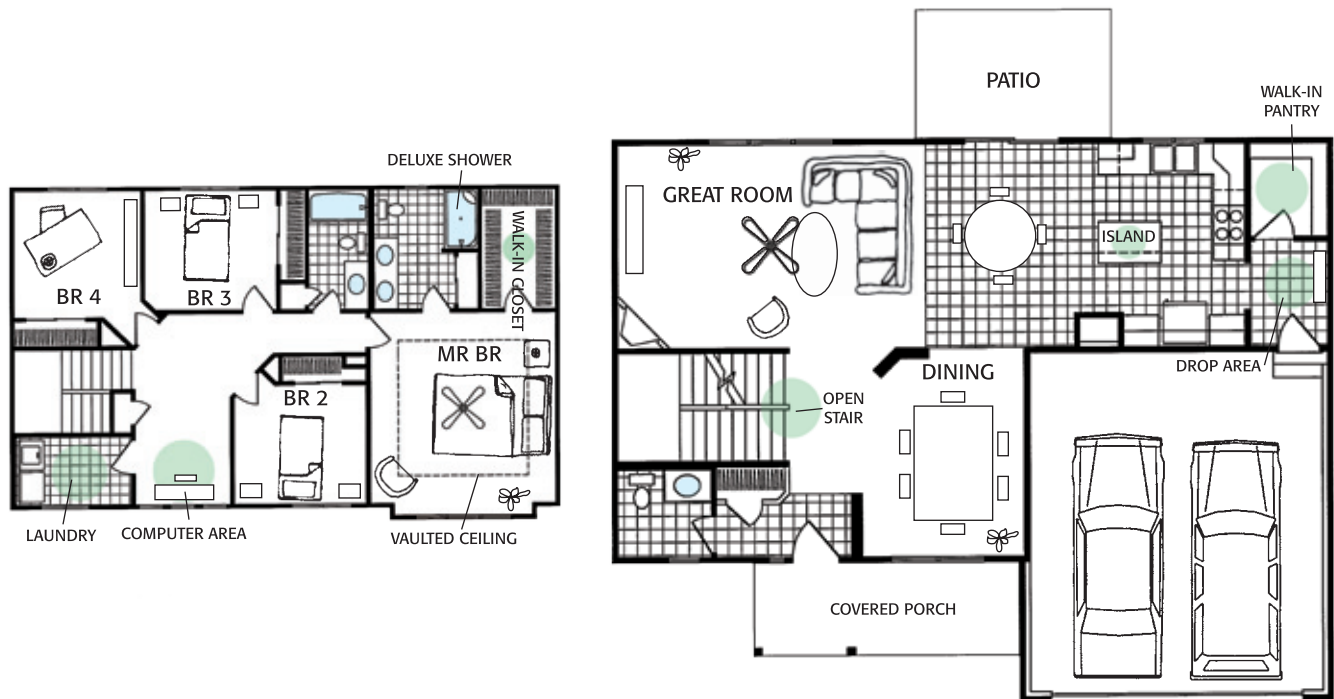

BRADFORD

Two Story, Elevation B • Finished living area 2249 sq. ft.

**CELEBRITY
HOMES**

CelebrityHomesOmaha.com