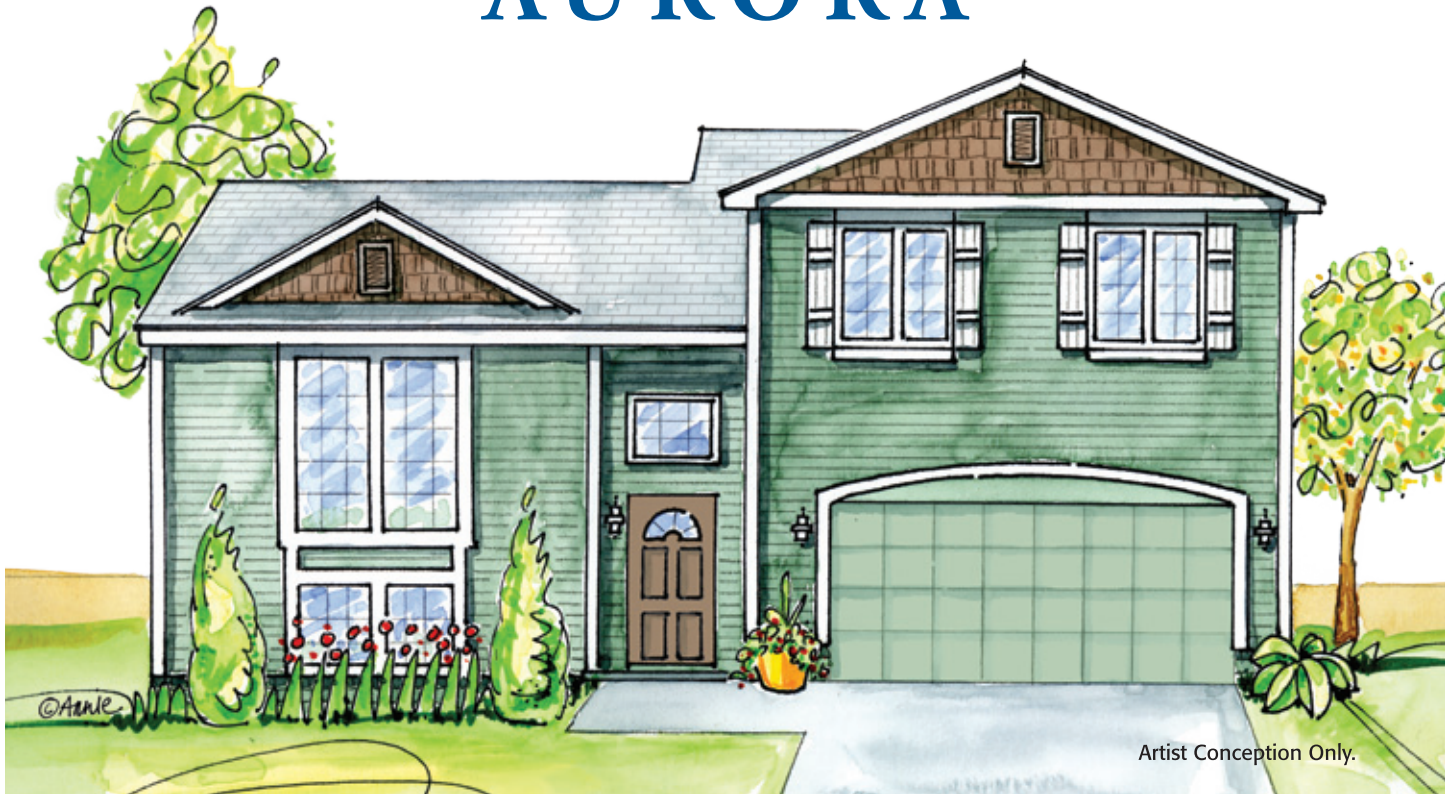

AURORA

Multi level • Finished living area 1848 sq. ft.

CELEBRITY HOMES

CelebrityHomesOmaha.com