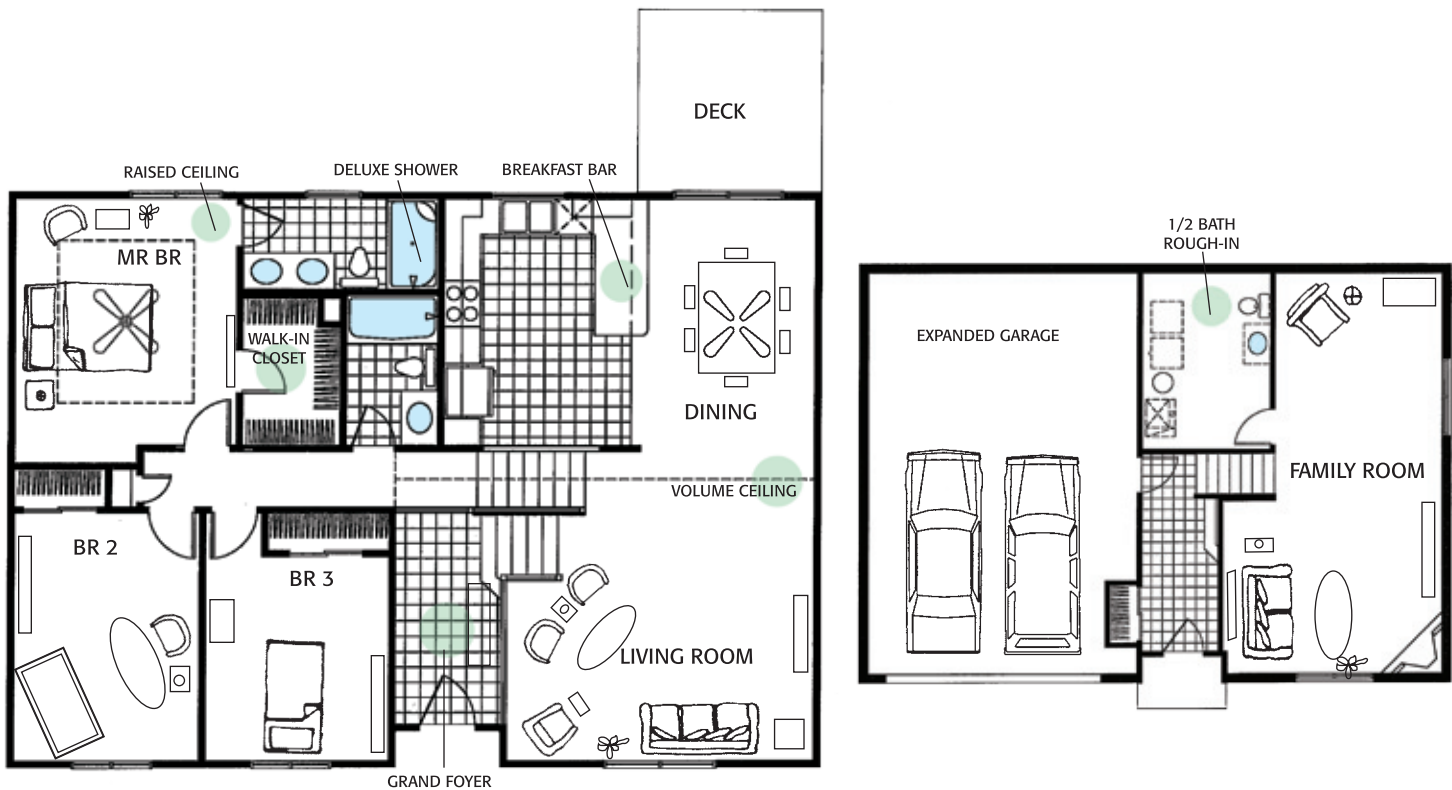

AURORA

Multi level • Finished living area 1848 sq. ft.

CELEBRITY HOMES

CelebrityHomesOmaha.com