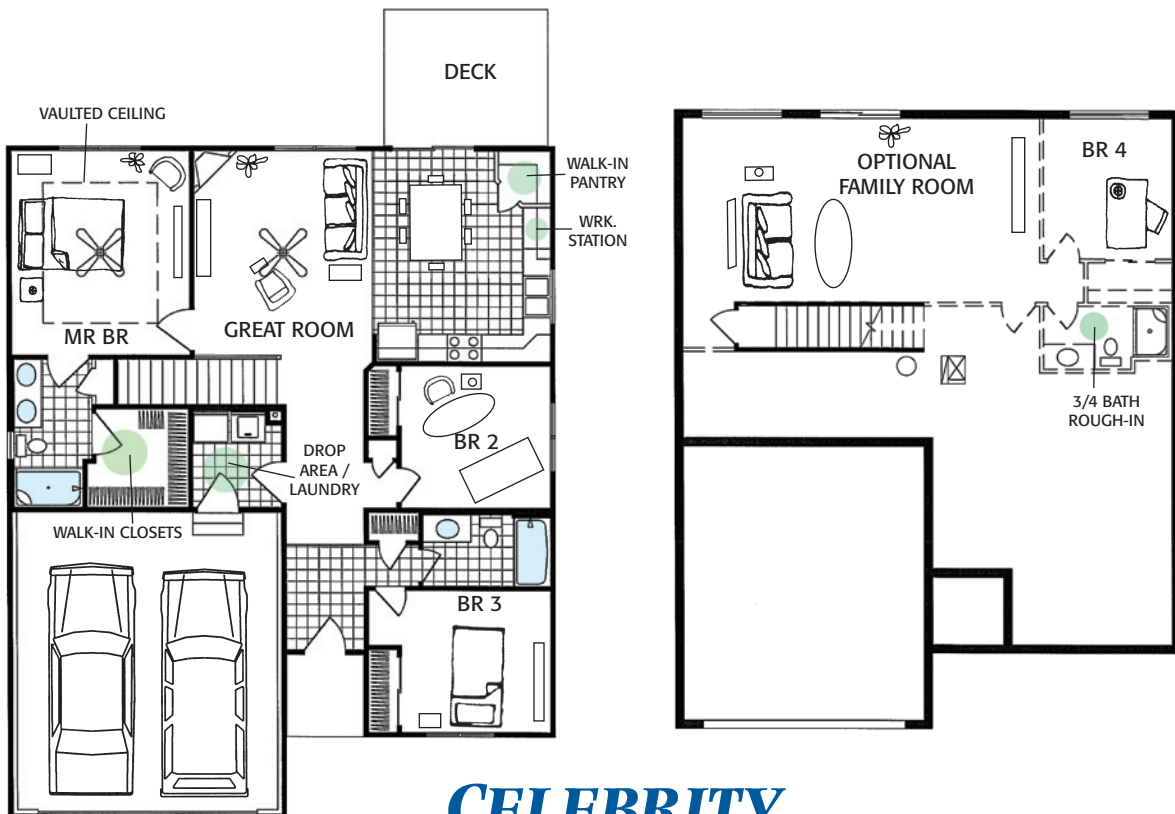

ASHTON

Ranch, Elevation C • Finished living area 1356 sq. ft.

**CELEBRITY
HOMES**

CelebrityHomesOmaha.com